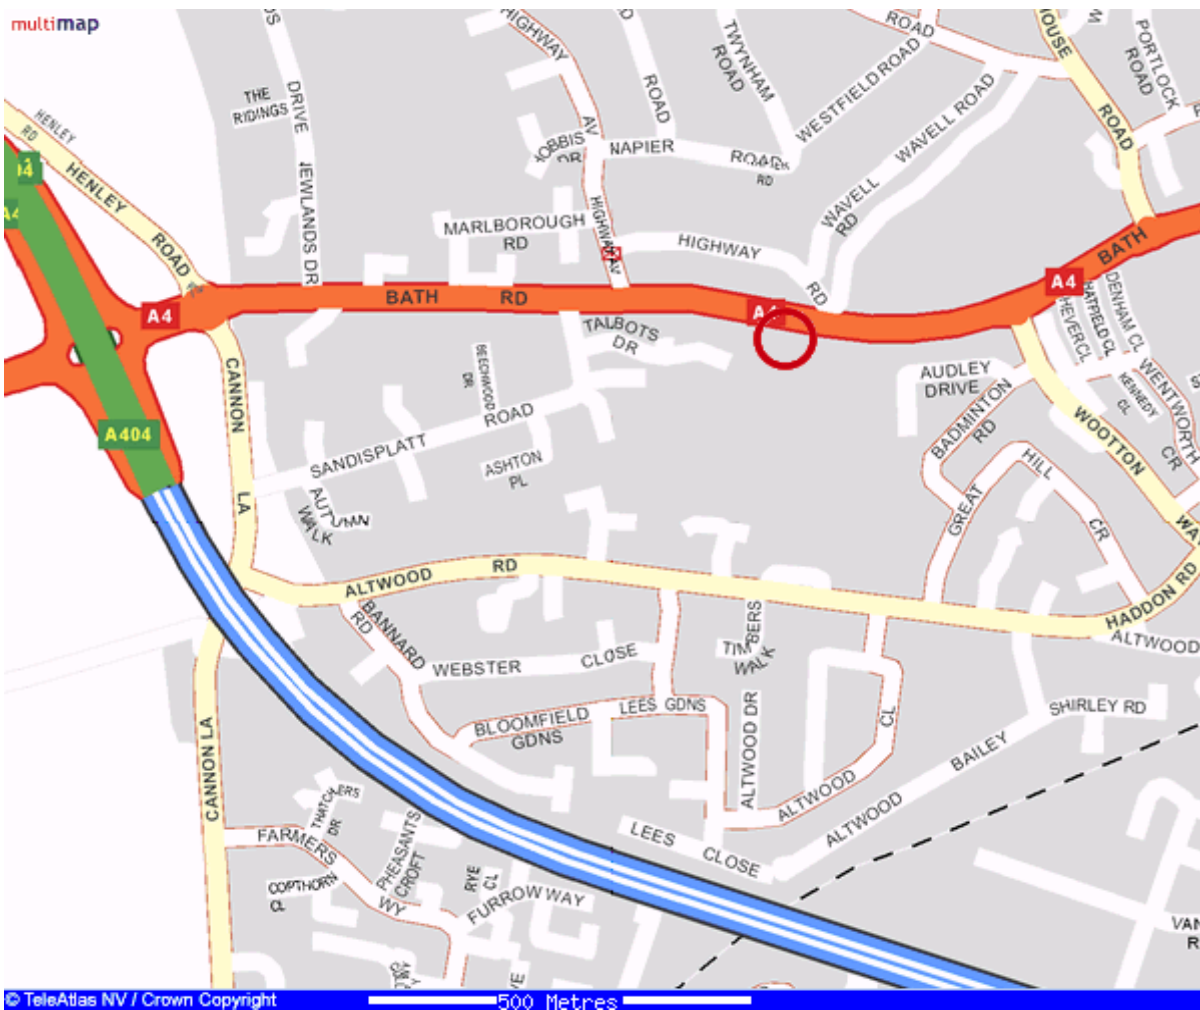

A Multimap Map of SL64LA at 1:10000 Scale

Multimap.com is the European leader in online mapping services.

We hope that you find Multimap's mapping services helpful and easy to use. Please note, however, that the maps should be used as a guide only. In particular, the red circle may indicate the centre of the area covered by the postcode selected, rather than the precise location of an address. Multimap.com and its suppliers assume no responsibility for any loss or delay resulting from use of our services. If you do find an error or omission, please let us know; we try to provide the best service possible. Please also note that Multimap grants you permission to make up to 10 copies of our maps for personal use only; if you require more copies, please write to info@multimap.com with your request.